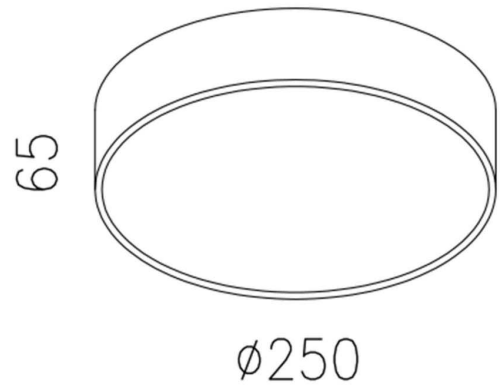

MILAN 20W

Round Ceiling Light

The MILAN 20W Round oyster is the perfect statement for a classic bedroom or living area. Featuring a smart mounting system for ease of installation, the MILAN produces exceptional light coverage, quality light output, and a textured finish that suits both commercial and residential applications.

IP20

SPECIFICATIONS

Material Specifications

Material	Pressed Aluminium
Finish	Sandy Powder Coat
Dimensions	250mm Dia x 65mm (H)
Ingress Protection	IP20
Weight	1.4kg
Warranty	5 Year Replacement

Electrical Specifications

Input Voltage	240V
Dimming	TRIAC Dimmable, 10%-100%
Benefits	Suspension Kit available

Optic Specifications

Light Source	Edison 20W AC LED
Delivered Lumens	2174lm
Beam Angle	120°
Optics	Opal Diffuser
CRI	85Ra
Rated Lifetime (L70B50)	50,000 Hrs