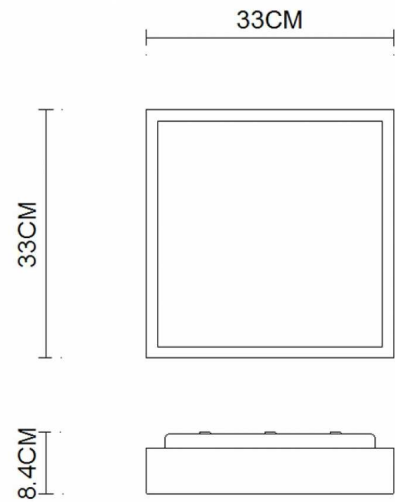

SPECIFICATIONS

Material Specifications

Material	Opal Diffuser + Stainless Steel
Finish	Stainless Steel Brushed
Dimensions	330mm x 330mm x 84mm
Ingress Protection	IP44
Warranty	5 Year Replacement

Electrical Specifications

Power Supply	Integrated
Input Voltage	240V
Connection Method	Hard Wired

Optic Specifications

Light Source	LED 16W
Delivered Lumens	1308lm
Correlated Colour Temperature	3000K
CRI	83Ra
Rated Lifetime (L70B50)	50,000 Hrs