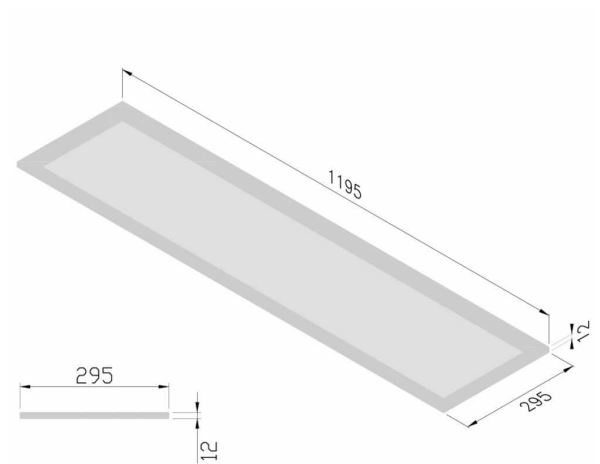

Optic Specifications

Light Source	24W Epistar, 2-side Edge lit
Efficacy	120lm/W
Delivered Lumens	2880lm (4000K)
CRI	80Ra
Beam Angle	120°
Colour Deviation	SDCM ≤ 3
Rated Lifetime (L70B50)	50,000 Hours