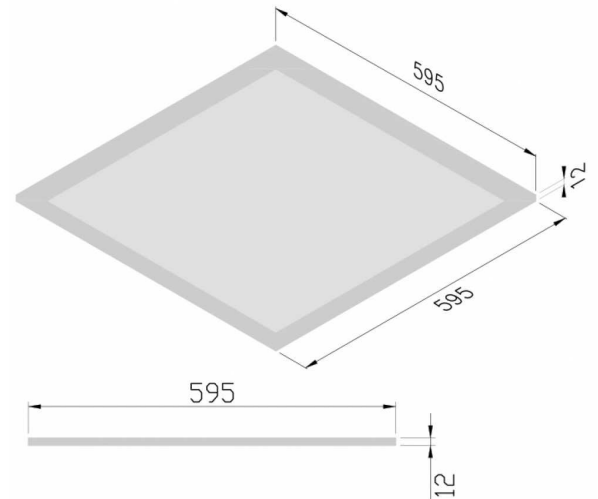

Optic Specifications

Light Source	40W Epistar SMD 144 pcs, 4-side Edge lit
Nominal Lumens	4760lm (4000K)
CRI	80Ra
Beam Angle	120°
Colour Deviation	SDCM ≤ 3
Rated Lifetime (L80B20)	50,000 Hrs