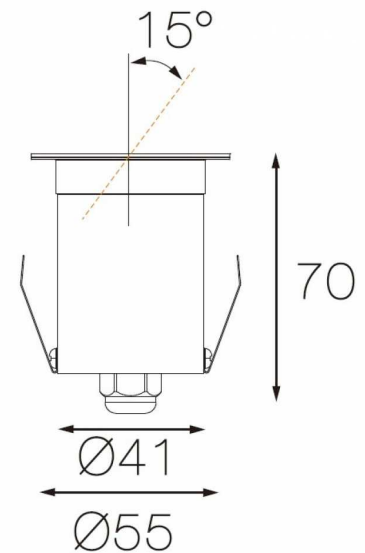

VARIATIONS

LC5221	NEO FOCUS 2W IP65 Adjustable Ground Light, 40°, 3000K
LC5222	NEO FOCUS 2W IP65 Adjustable Ground Light, 40°, 4000K