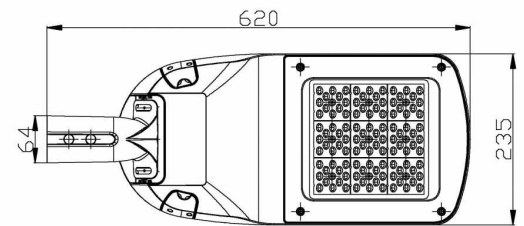

VARIATIONS

LC2670	SQUADRON 80W Streetlight, Black, Non-Dim, 4000K, 7800lm