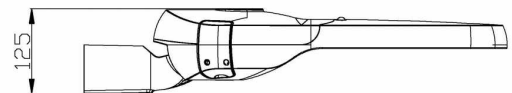

VARIATIONS

LC2670	SQUADRON 80W Streetlight, Black, Non-Dim, 4000K, 7800lm