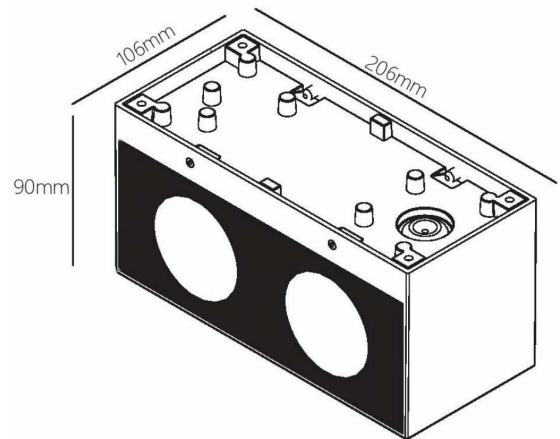

STORM 21W

Double Exterior Wall Light

The STORM Double is an exterior wall mounted downlighter, using COB Cree LEDs to create stunning light patterns for outdoor spaces. Available in both a single and double version, the STORM creates a stunning cone of light with a 24° beam angle to enhance any architectural application.

SPECIFICATIONS

Material Specifications

Material	Aluminium & Glass
Ingress Protection	IP65
Dimensions	206mm(W) x 103mm(D) x 90mm(H)
Finish	Texture Powdercoat
Warranty	5 Year Replacement

Electrical Specifications

Power Supply	HEP Control Gear, Integrated
Input Voltage	240V
Connection Method	Hard Wired

Optic Specifications

Light Source	21W LED Cree
Nominal Lumens	1730lm
CRI	85Ra
Beam Angle	24°
Rated Lifetime (L70B50)	40,000 Hrs