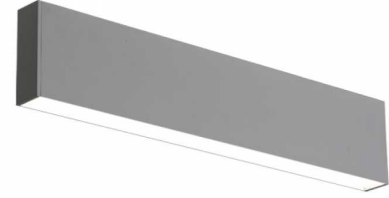

ASTON 33W

Linear Wall Light

The ASTON 33W Linear Wall Light is a sleek, modern style perfect for commercial architecture. With a thin profile, this modern wall light provides a great light output.

SPECIFICATIONS

Material Specifications

Material	1.0mm Anodised Aluminium 6063 Housing, with Opal Acrylic Diffuser
Mounting	Wall Mount
Colour	Matt Powder coat
Dimensions	855mm(L) x 62mm(W) x 82mm(D)
Ingress Protection	IP20
Warranty	5 Year Replacement

VARIATIONS

LC8155	ASTON 33W Linear Up/Down Wall Light, Black, 3000K
LC8156	ASTON 33W Linear Up/Down Wall Light, Black, 4000K
LC8157	ASTON 33W Linear Up/Down Wall Light, White, 3000K
LC8158	ASTON 33W Linear Up/Down Wall Light, White, 4000K