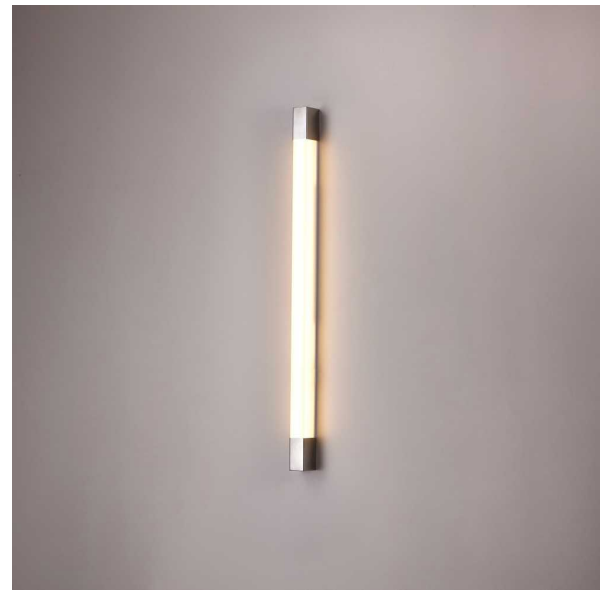

YORK 10W

700mm Black Linear Mirror Light

The YORK 10W Black Mirror Light is perfect for your bathroom to create a stunning presence. Designed for vertical or horizontal positioning, the Linear Mirror Batten Light can be placed anywhere around the mirror and vanity. It has black ends with an acrylic cover, for a modern look.

It has also been used as an Architectural Batten Light in Garages, Wardrobes and cupboards.

SPECIFICATIONS

Material Specifications

Material	Acrylic Diffuser
Mounting	Aluminium Backing Plate
Dimensions	40mm(W) x 60mm(D) x 700mm(L)
Ingress Protection	IP44
Warranty	5 Year Replacement

VARIATIONS

LC4046B YORK 10W Mirror Light 700mm, Black, Non-Dim, 3000K